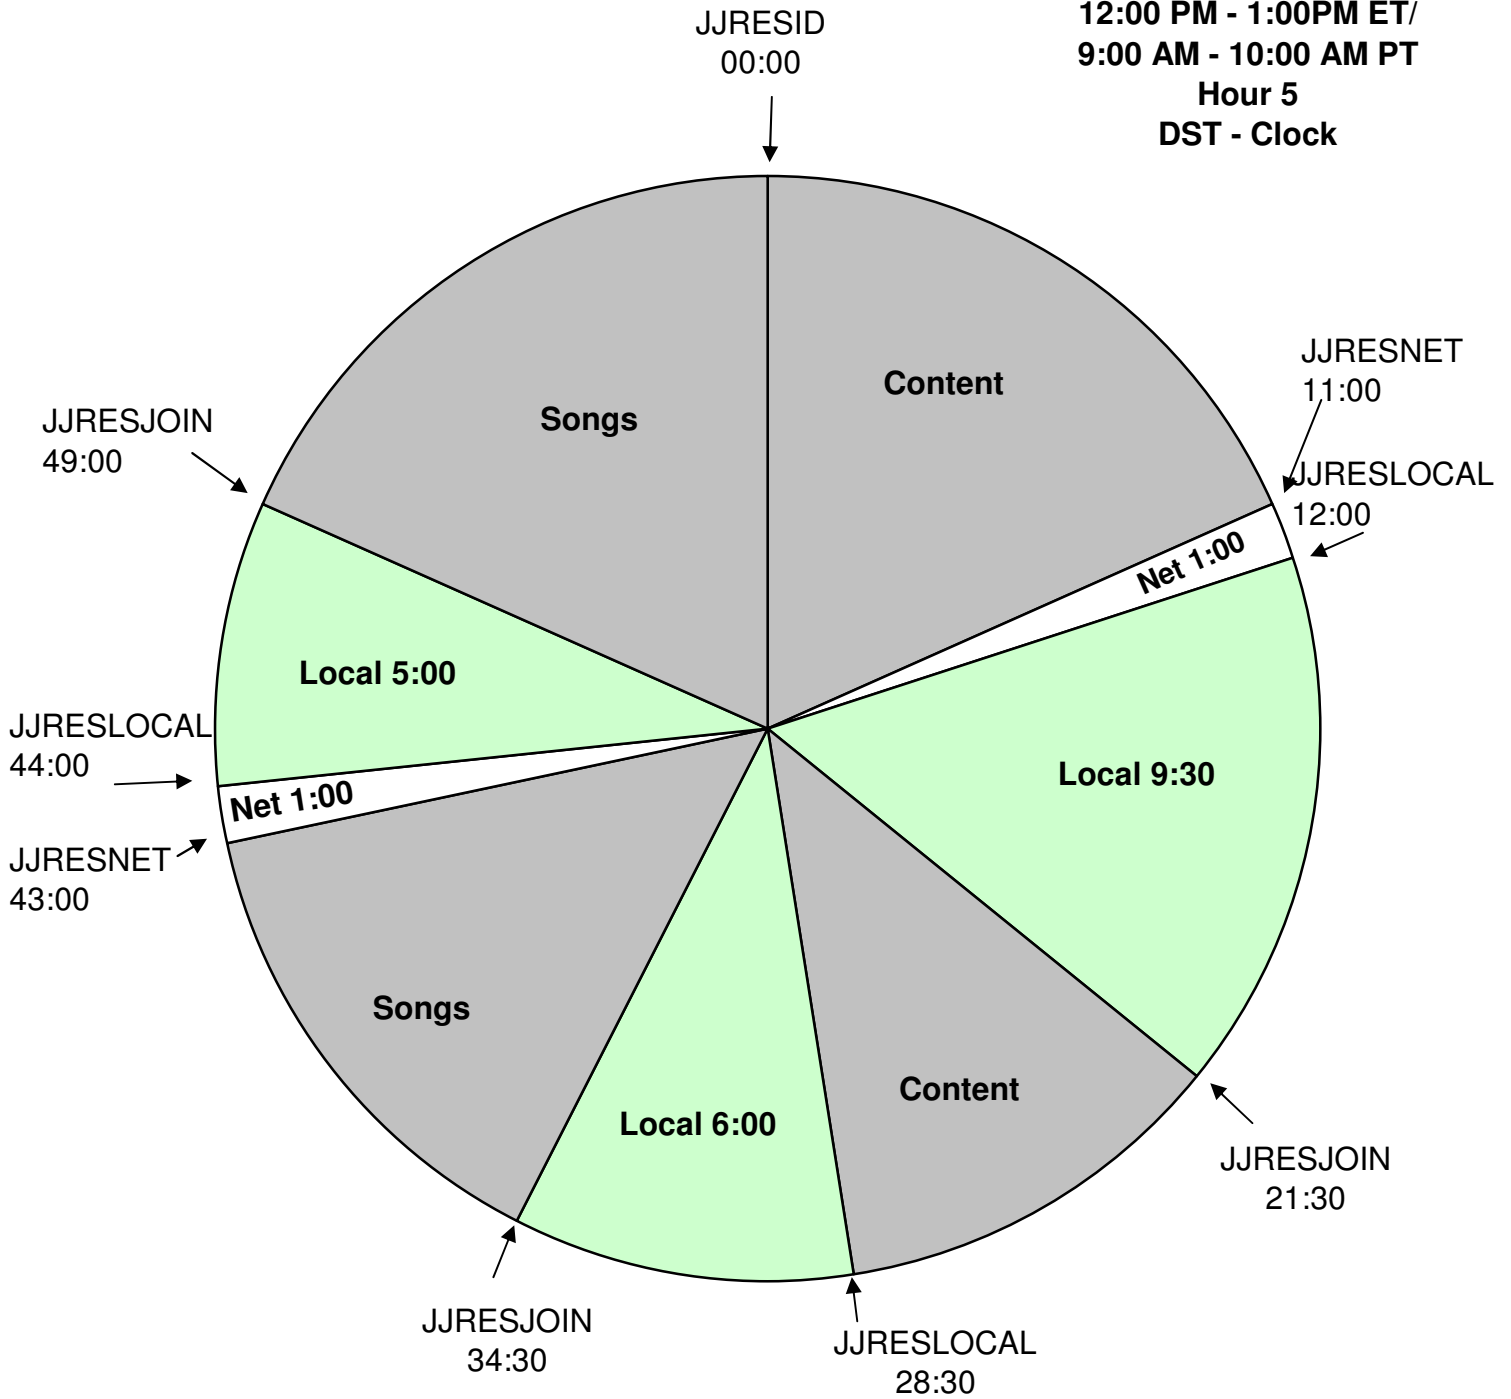

Johnjay and Rich Extra  
 Effective Date: 2014  
 Premiere XDS PRO4-P Satellite  
 Mon-Fri  
 12:00 PM - 1:00PM ET/  
 9:00 AM - 10:00 AM PT  
 Hour 5  
 DST - Clock

For Technical Assistance Call  
 Premiere Network Operations Center: (800) 276-4431  
 Technical Info: <http://engineering.premiereradio.com>

JJRESID: Floats  
 JJRESID: Fires locally produced top of hour :15 sec ID

All Breaks Float